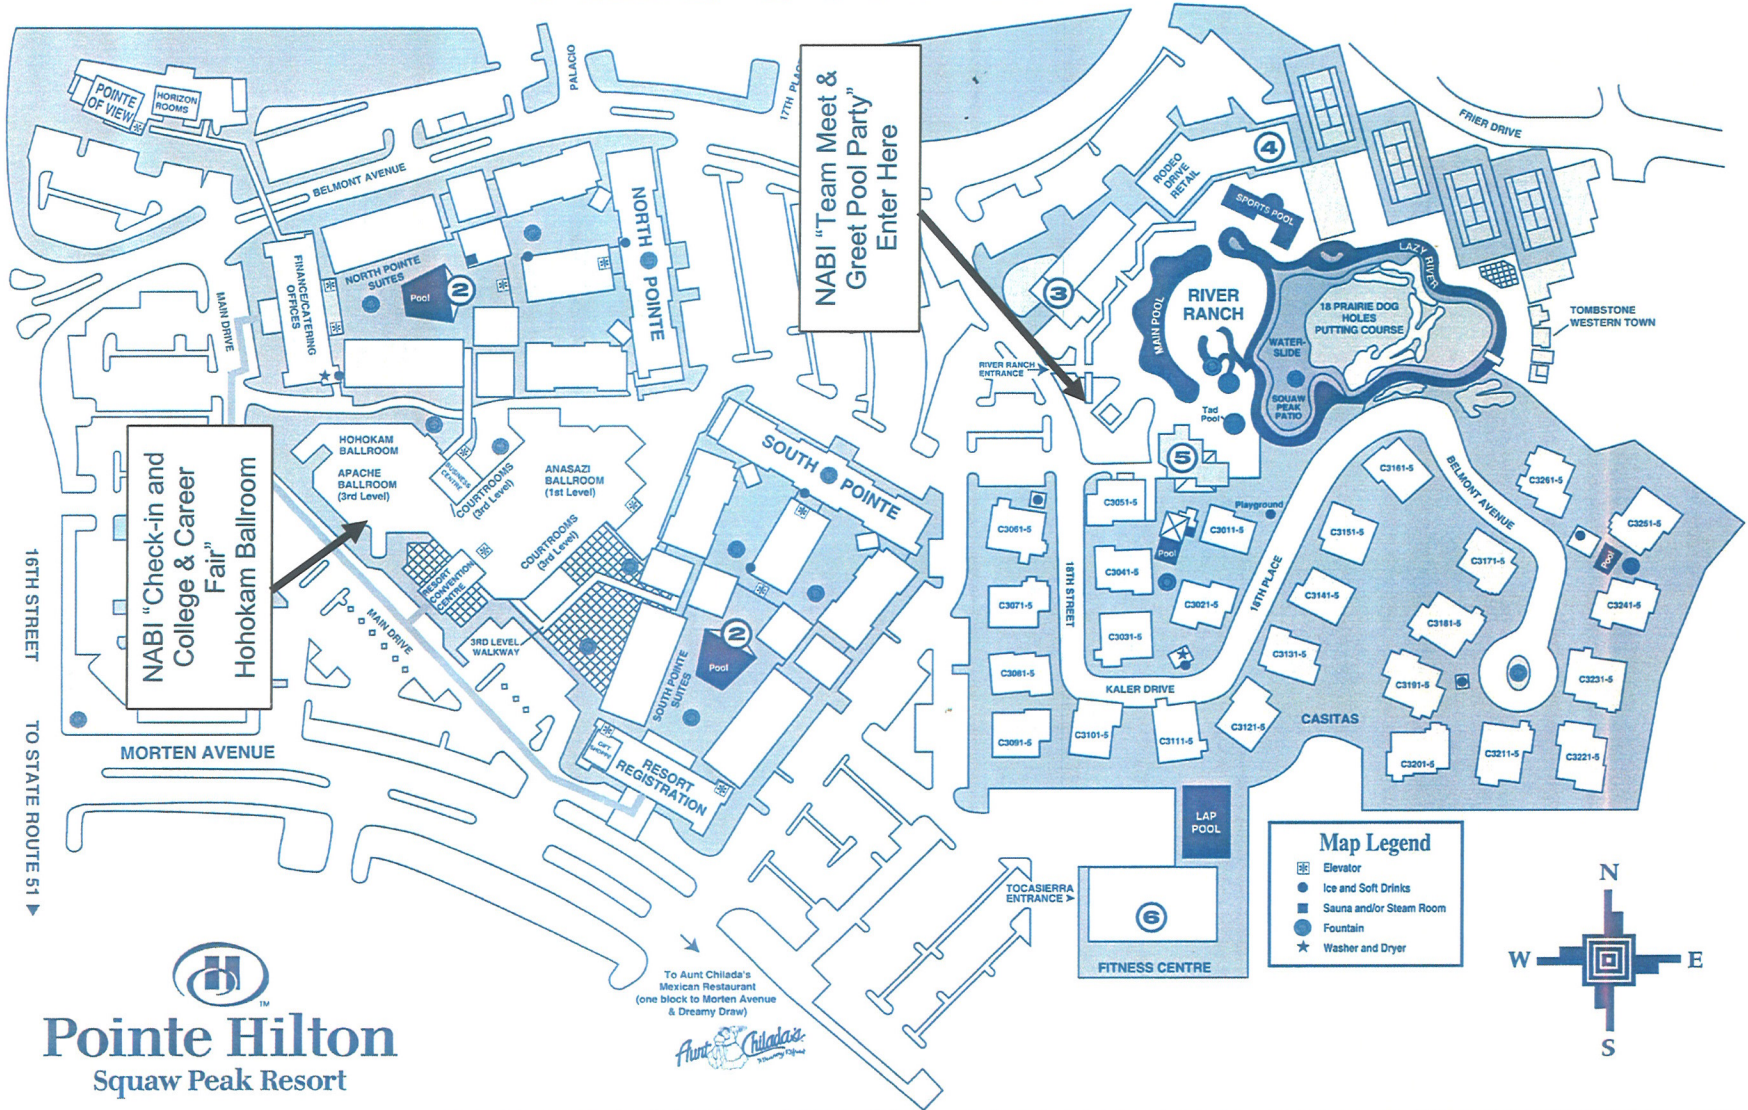

RESORT MAP

NABI "Check-in and College & Career Fair" Hohokam Ballroom

NABI "Team Meet & Greet Pool Party" Enter Here

16TH STREET TO STATE ROUTE 51

Pointe Hilton
 Squaw Peak Resort

7677 N. 16th Street
 Phoenix, AZ 85020
 (602) 997-2626
 www.pointehilton.com

To Aunt Chilada's Mexican Restaurant (one block to Morten Avenue & Dreamy Draw)

Map Legend

-  Elevator
-  Ice and Soft Drinks
-  Sauna and/or Steam Room
-  Fountain
-  Washer and Dryer

1 

2 

3 

4 

5 