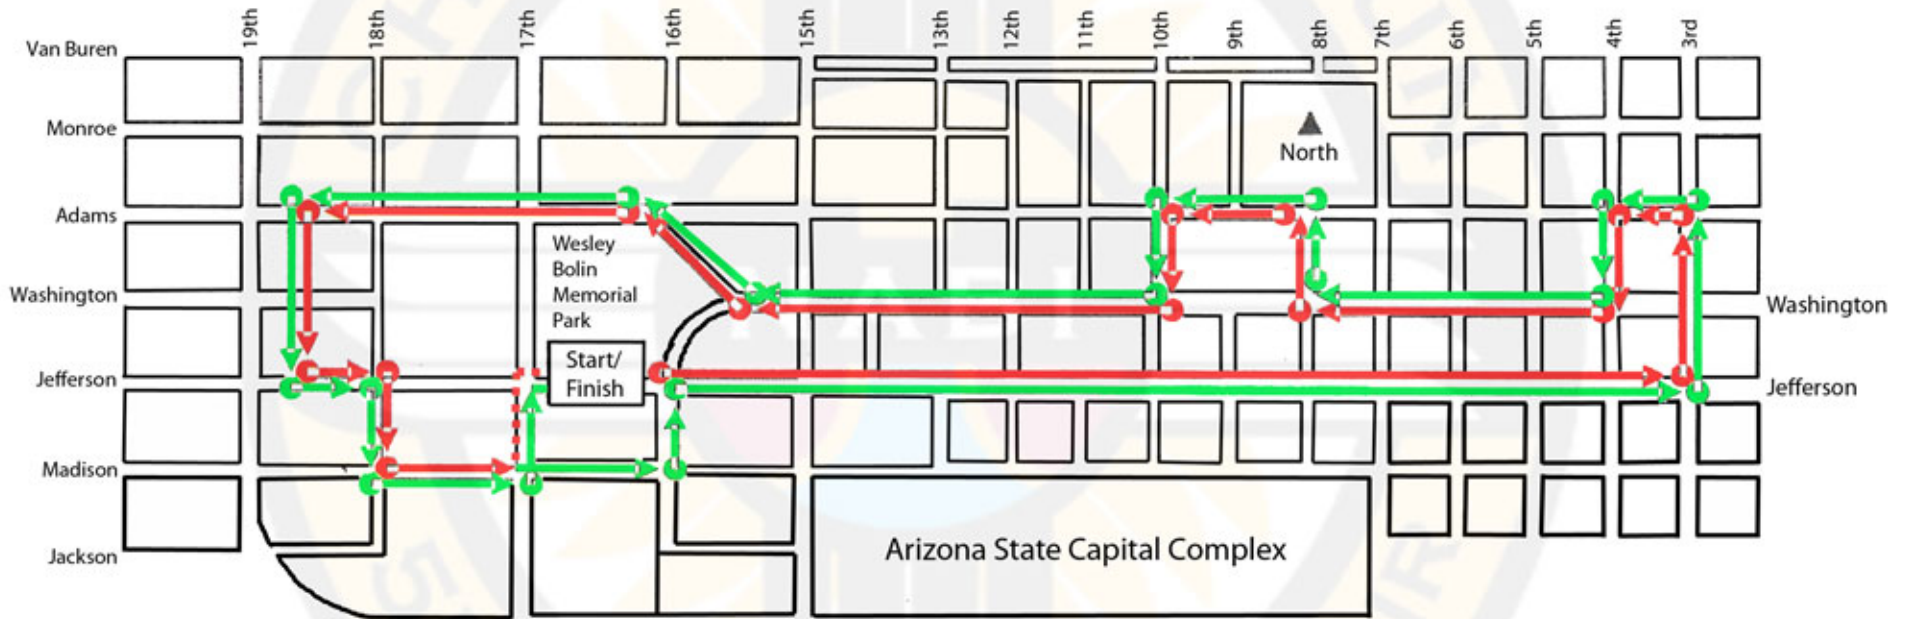

NABI "CHASING THE SUN" 5K & 10K COURSE MAP

COURSE LAYOUT:

Start/Finish Line: 1600 W. Jefferson on the south side of Wesley Bolin Memorial Park.

Both runs start on the red course. If you are running the 5K & 10K simultaneously, the 5K participants follow the red dotted line on 17th Avenue between Madison and Jefferson to complete their run. The 10K participants do not turn N/B on 17th Ave, but instead continue on the green outlined course to 16th Avenue, then turn N/B and head back to Jefferson. They complete a second loop on the same course as the 5K to complete their 10K run.